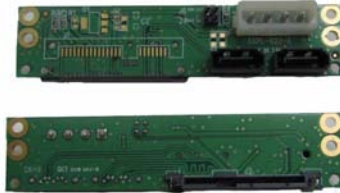

Part # / Description

RH-SATA-DVD-PWR-SL
SATA Backplane for Slim DVD-ROM

RH-SATA-DVD-PWR
SATA Backplane for Slim DVD-ROM

RH-SAS-25D
SAS Backplane for 2.5" Drive

RH-SAS-01A
SAS Backplane for 3.5" Drive

RH-SATA-02A
SATA Backplane 7P + 15P

RH-SATA-02B
SATA Backplane with Latch

RH-SATA-02C
SATA Backplane with Latch + HDD Led + Busy LED

RH-SATA-25D
SATA Backplane for 2.5" Drive

Part # / Description

RH-MSAS26-4SATA
Mini SAS26 to 4 x SATA Adapter

RH-MSAS36-4SATA
Mini SAS36 to 4 x SATA Adapter

RH-SAS-01L
SAS Backplane with Latch + HDD Led + Busy LED

RH-SATA-PATA
SATA TO PATA Backplane

PA-MK-SAS-SATA-01
SAS TO SATA Mounting Kit

PA-MK-SAS-SATA-03
SAS TO SATA Mounting Kit