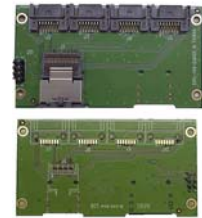

Part # / Description

RH-SATA-DVD-PWR-SL
SATA Backplane for Slim DVD-ROM

RH-SATA-DVD-PWR
SATA Backplane for Slim DVD-ROM

RH-SAS-25D
SAS Backplane for 2.5" Drive

RH-SAS-01A
SAS Backplane for 3.5" Drive

RH-SATA-02A
SATA Backplane 7P + 15P

RH-SATA-02B
SATA Backplane with Latch

RH-SATA-02C
SATA Backplane with Latch + HDD Led + Busy LED

RH-SATA-25D
SATA Backplane for 2.5" Drive

Part # / Description

RH-MSAS26-4SATA
Mini SAS26 to 4 x SATA Adapter

RH-MSAS36-4SATA
Mini SAS36 to 4 x SATA Adapter

RH-SAS-01L
SAS Backplane with Latch + HDD Led + Busy LED

RH-SATA-PATA
SATA TO PATA Backplane

PA-MK-SAS-SATA-01
SAS TO SATA Mounting Kit

PA-MK-SAS-SATA-03
SAS TO SATA Mounting Kit