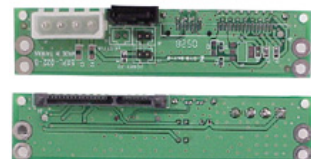

Part # / Description

RH-SATA-DVD-PWR-SL
SATA Backplane for Slim DVD-ROM

RH-SATA-DVD-PWR
SATA Backplane for Slim DVD-ROM

RH-SAS-25D
SAS Backplane for 2.5" Drive

RH-SAS-01A
SAS Backplane for 3.5" Drive

RH-SATA-02A
SATA Backplane 7P + 15P

RH-SATA-02B
SATA Backplane with Latch

RH-SATA-02C
SATA Backplane with Latch + HDD Led + Busy LED

RH-SATA-25D
SATA Backplane for 2.5" Drive

Part # / Description

RH-MSAS26-4SATA
Mini SAS26 to 4 x SATA Adapter

RH-MSAS36-4SATA
Mini SAS36 to 4 x SATA Adapter

RH-SAS-01L
SAS Backplane with Latch + HDD Led + Busy LED

RH-SATA-PATA
SATA TO PATA Backplane

PA-MK-SAS-SATA-01
SAS TO SATA Mounting Kit

PA-MK-SAS-SATA-03
SAS TO SATA Mounting Kit