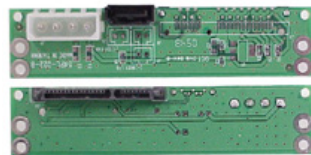

Part # / Description

RH-SATA-DVD-PWR-SL
SATA Backplane for Slim DVD-ROM

RH-SATA-DVD-PWR
SATA Backplane for Slim DVD-ROM

RH-SAS-25D
SAS Backplane for 2.5" Drive

RH-SAS-01A
SAS Backplane for 3.5" Drive

RH-SATA-02A
SATA Backplane 7P + 15P

RH-SATA-02B
SATA Backplane with Latch

RH-SATA-02C
SATA Backplane with Latch + HDD Led + Busy LED

RH-SATA-25D
SATA Backplane for 2.5" Drive

Part # / Description

RH-MSAS26-4SATA
Mini SAS26 to 4 x SATA Adapter

RH-MSAS36-4SATA
Mini SAS36 to 4 x SATA Adapter

RH-SAS-01L
SAS Backplane with Latch + HDD Led + Busy LED

RH-SATA-PATA
SATA TO PATA Backplane

PA-MK-SAS-SATA-01
SAS TO SATA Mounting Kit

PA-MK-SAS-SATA-03
SAS TO SATA Mounting Kit